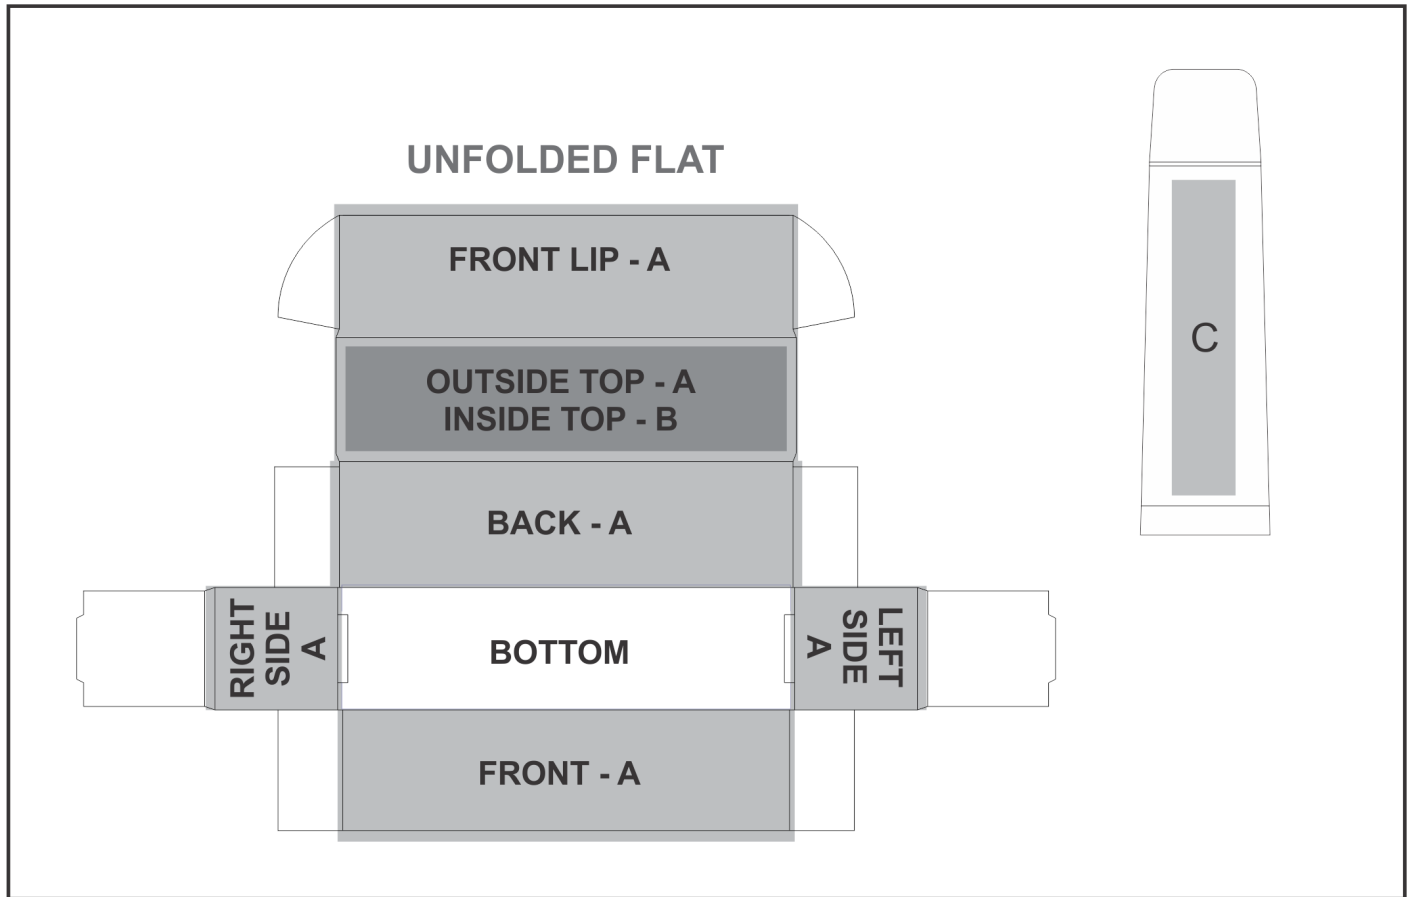

GF-AM-870-B

Consulate Flask in Bianca Custom Gift Box

Need to know:

- Includes 1-Position Direct Print on Box AND - Includes 1-Position Laser Engraving OR 1-Colour, 1-Position Screen Wrap (setup fee applies)

- **Please Note:** Due to the nature of the printing process, any white in a logo cannot be branded and we cannot guarantee an exact colour match as the box has a matt finish. The nature and inconsistency of the pre-cut boards may create a 1-3mm of unbranded space on the front lip and imperfections may be found within the print. Large solid coverage prints are not recommended, if large solid coverage is required, it is recommended on kraft boxes as imperfections are less noticeable.

Branding Options:

Position C

1. Laser Engraving (LB)
Size: 33mm wide x 115mm high
2. Pad Printing (PC)
4 Colours
Size: 33mm wide x 60mm high
3. Screen Wrap (SW)
1 Colour
Size: 200mm wide x 100mm high

Position B

1. Digital Custom Packaging (DCP-CHG-2)
Full Colour
Size: 258mm wide x 62mm high

Position A

1. Digital Custom Packaging (DCP-CHG-2)
Full Colour
Size: 436,5mm wide x 364,5mm high